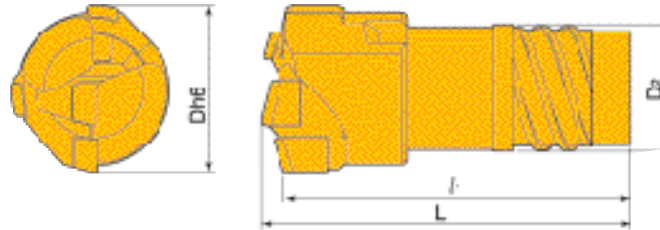

BTA (BTA Drill)

BTA *** . *** P (Series)

신제품

TiN PVD
가 가
- :IT 10
- :Rmax 5S

D(mm)	(mm)				(mm)			P30	P40	M20
	STS	EJT	L	ϕ	D(/)	D ₂				
D16			42.7	40.1	15.60/16.2	12.6				
D19			46.9	44.0	19.21/20.0	15.5				
D25			57.6	54.1	25.21/26.4	19.5				
D30			63.0	58.9	29.81/31.0	23.5				
D32			63.5	59.1	31.01/32.1	25.5				
D37			73.5	68.7	36.21/37.3	30.0				
D38			73.5	68.5	37.31/38.4	30.0				
D39			73.2	68.2	38.41/39.6	30.0				

· P30 : (, HRC40) · BTA . P
· P40 : (,) - :
· M20 : (, HRC40) -P:TiN